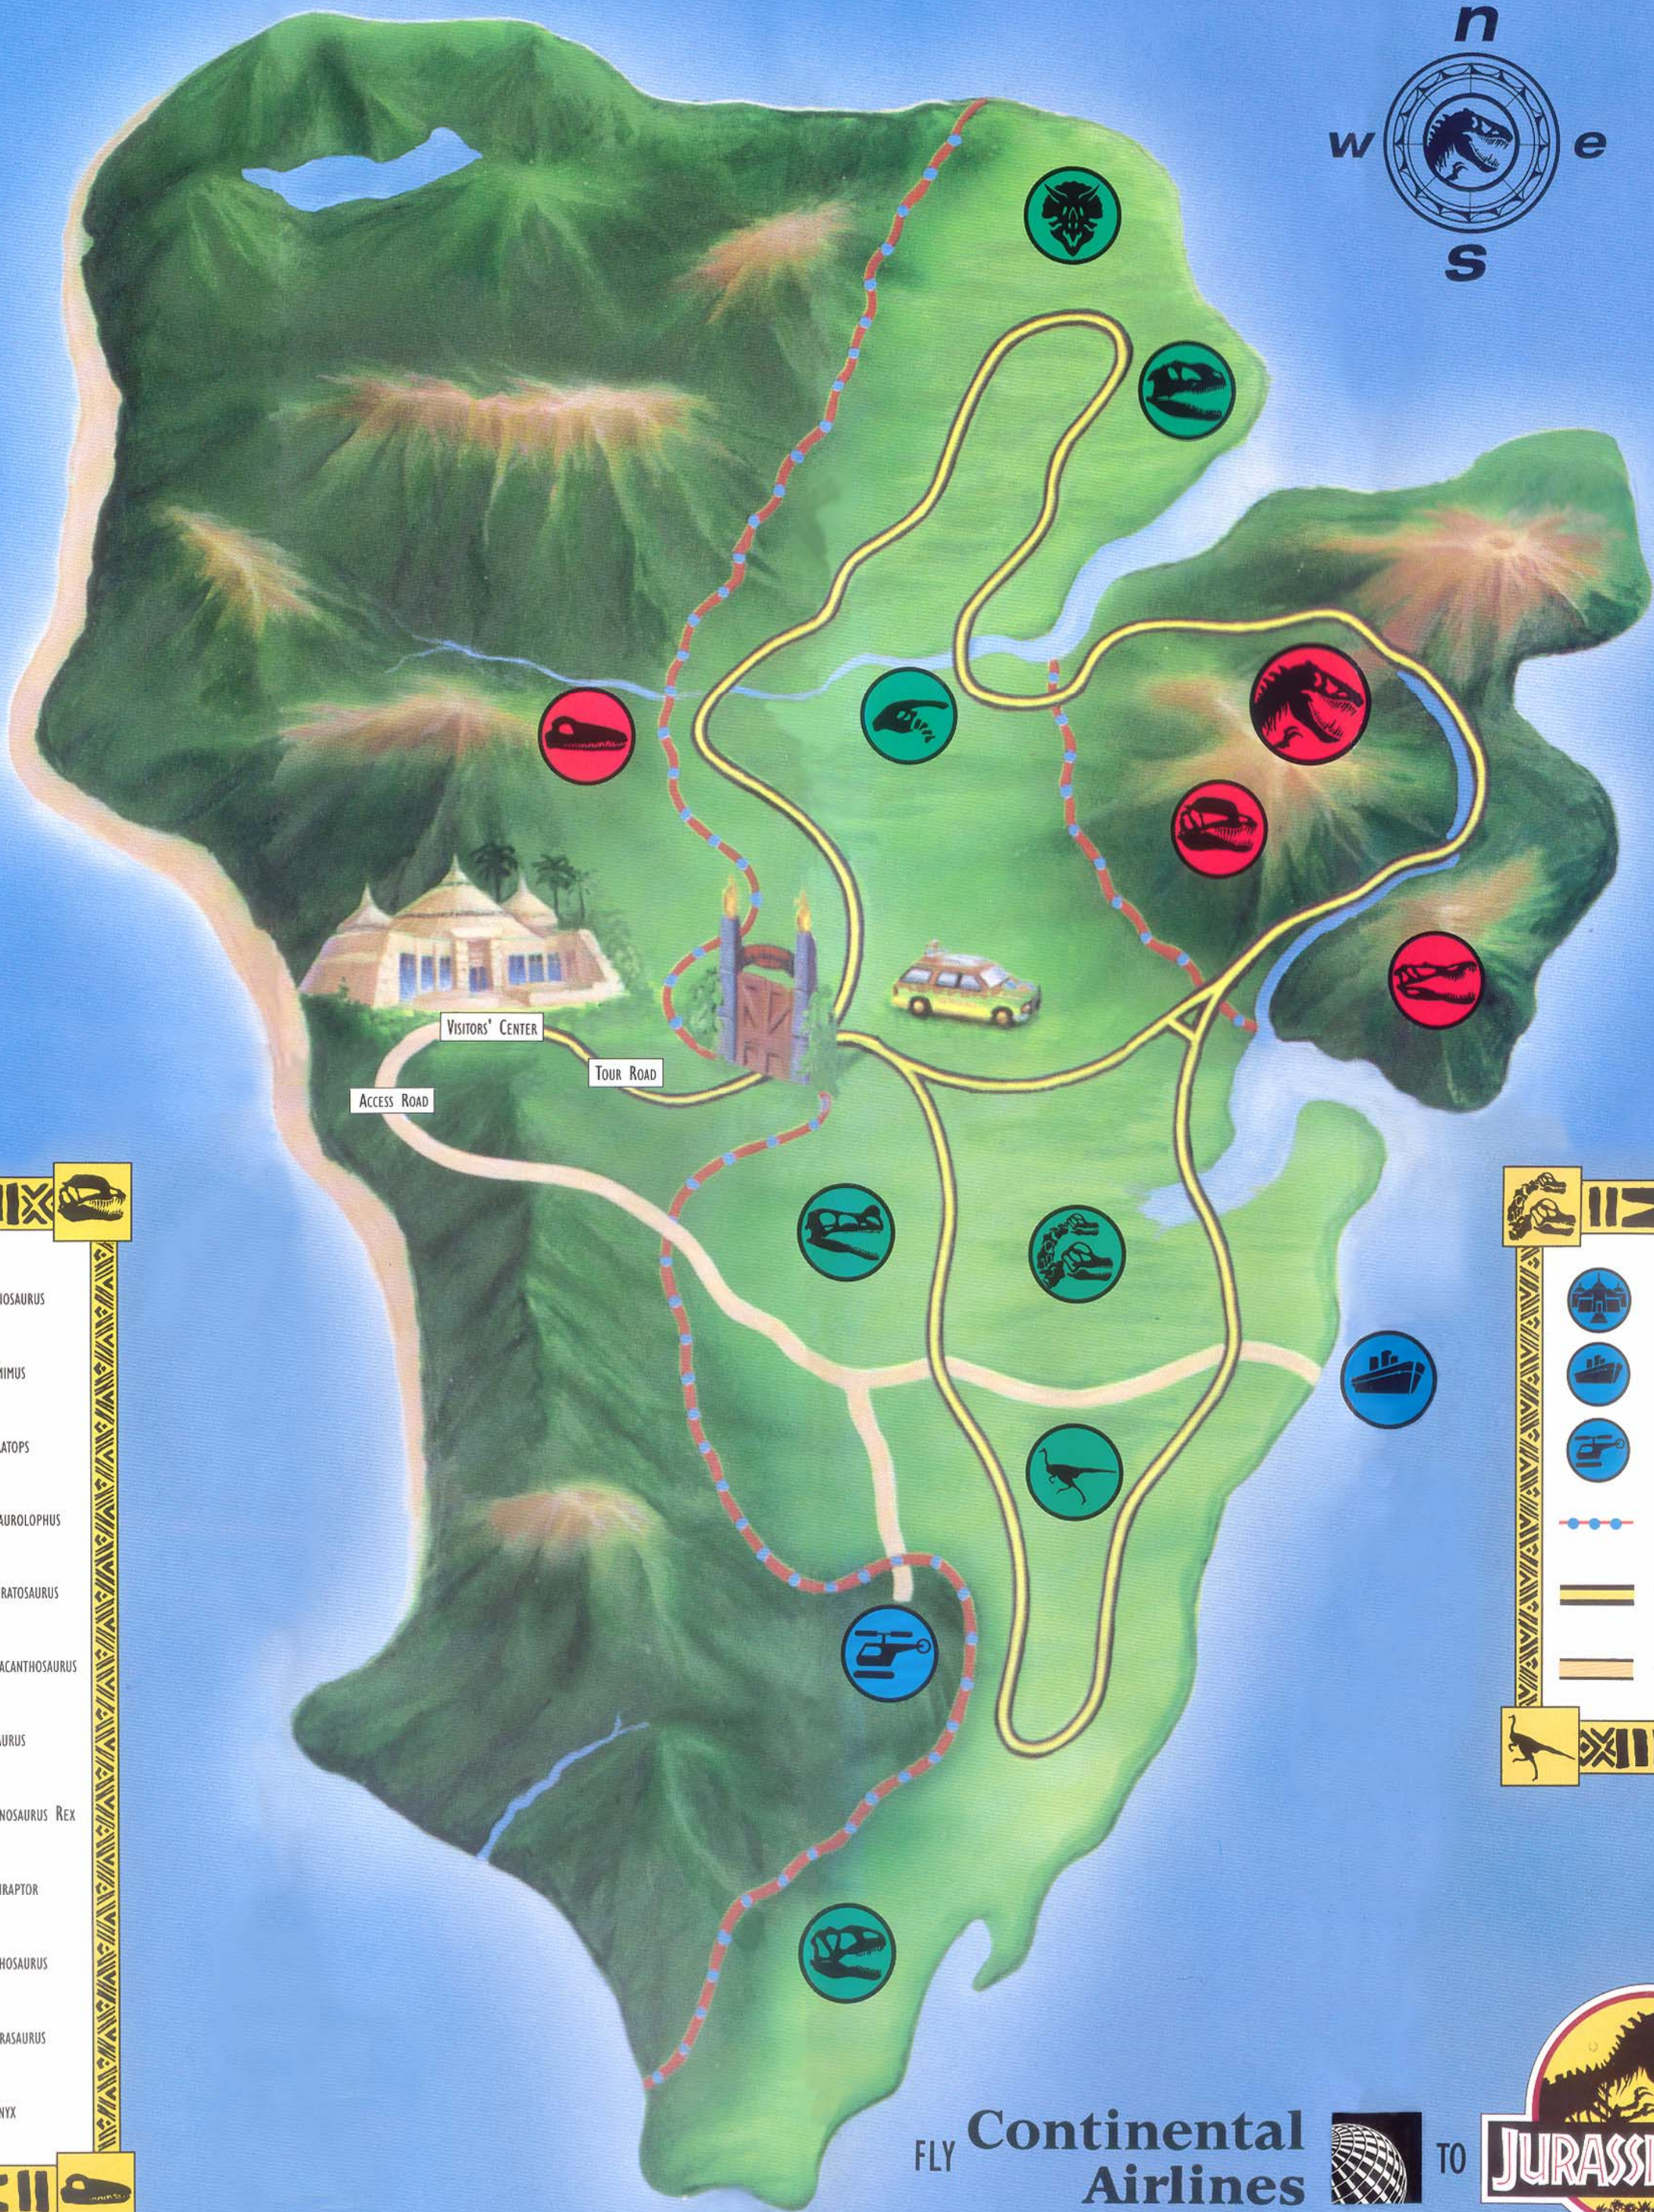

ON KODAK GOLD PLUS FILM

No print film gives you truer, more accurate color than Kodak Gold Plus film, now with richer saturation for even more color.

And you can get it without leaving this park.

Why trust your memories to anything less?

- | | | |
|--|--------------------|--|
| | | |
| | BRACHIOSAURUS | |
| | GALLIMIMUS | |
| | TRICERATOPS | |
| | PARASAUROLOPHUS | |
| | PROCERATOSAURUS | |
| | METRIACANTHOSAURUS | |
| | SEGISAURUS | |
| | TYRANNOSAURUS REX | |
| | VELOCIRAPTOR | |
| | DILOPHOSAURUS | |
| | HERRERASAURUS | |
| | BARYONYX | |
| | | |

- | | | |
|--|------------------|--|
| | | |
| | VISITORS' CENTER | |
| | PORT | |
| | HELIPORT | |
| | ELECTRIC FENCE | |
| | TOUR ROAD | |
| | ACCESS ROAD | |
| | | |

FLY **Continental Airlines**

TO